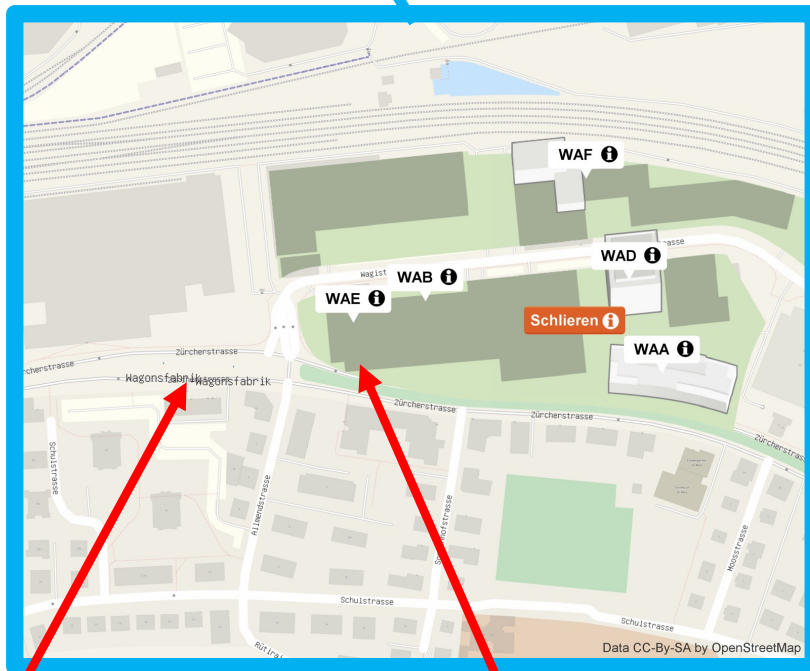

# University of Zurich, Campus Schlieren

## Wagistrasse 2, Zürich-Schlieren

Meeting Saturday June 10th: WAE2

Tram Station, Tram No. 2, 20  
„Wagonsfabrik“

ENTRANCE  
Medical Collection  
Storage Facilities