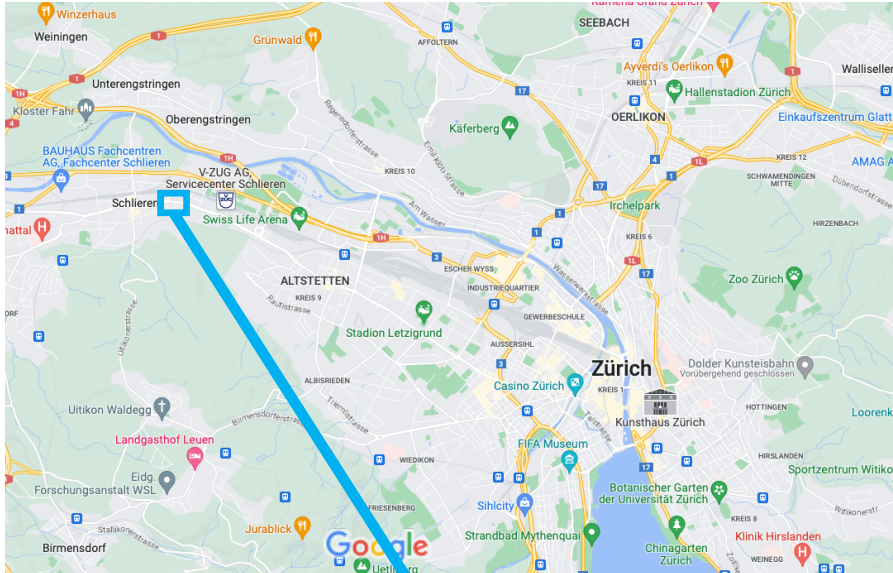

# University of Zurich, Campus Schlieren

## Wagistrasse 2, Zürich-Schlieren

Meeting Saturday June 10th: WAE2

Tram Station, Tram No. 2, 20  
„Wagonsfabrik“

ENTRANCE  
Medical Collection  
Storage Facilities